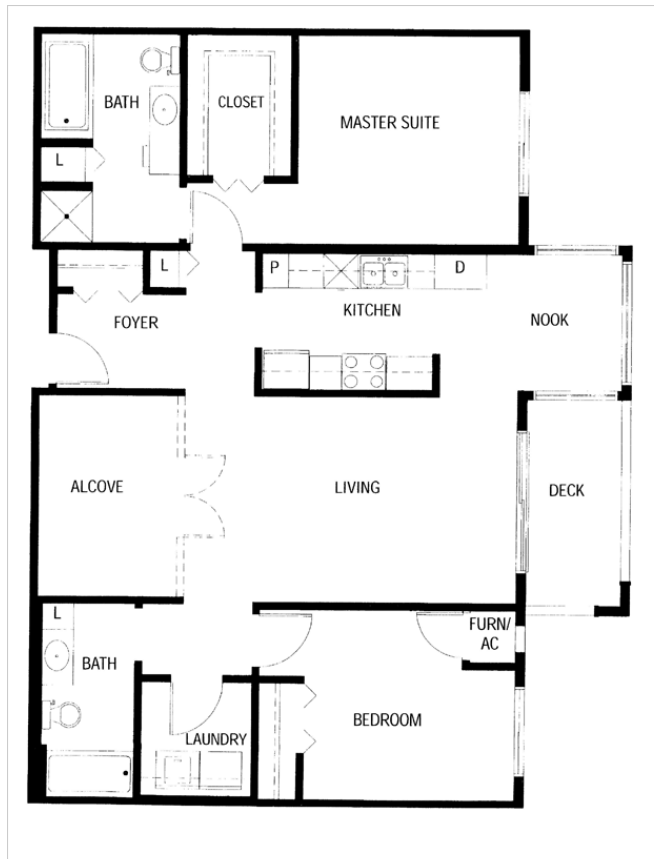

WASHINGTON IRVING

2 bedrooms, 2 baths – 1,269 sq. ft.

- Gracious living room with deck overlooking stunning courtyard
- Solarium-like breakfast nook
- Versatile alcove for formal dining, office, media room, etc.
- Private Master Suite with walk-in closet, bath with linen closet

Every Gramercy Greenhaven Home includes:

- Stately 9 ft. ceilings with cove moldings
- Professionally installed floor coverings
- Efficient galley kitchen with refrigerator, range, microwave, dishwasher and disposal
- In-unit laundry with washer and dryer
- Six-panel interior doors
- Custom blinds on all windows
- Locked storage unit on the same floor
- Secure underground heated garage with car wash bay
- Stairway and elevator access to all floors