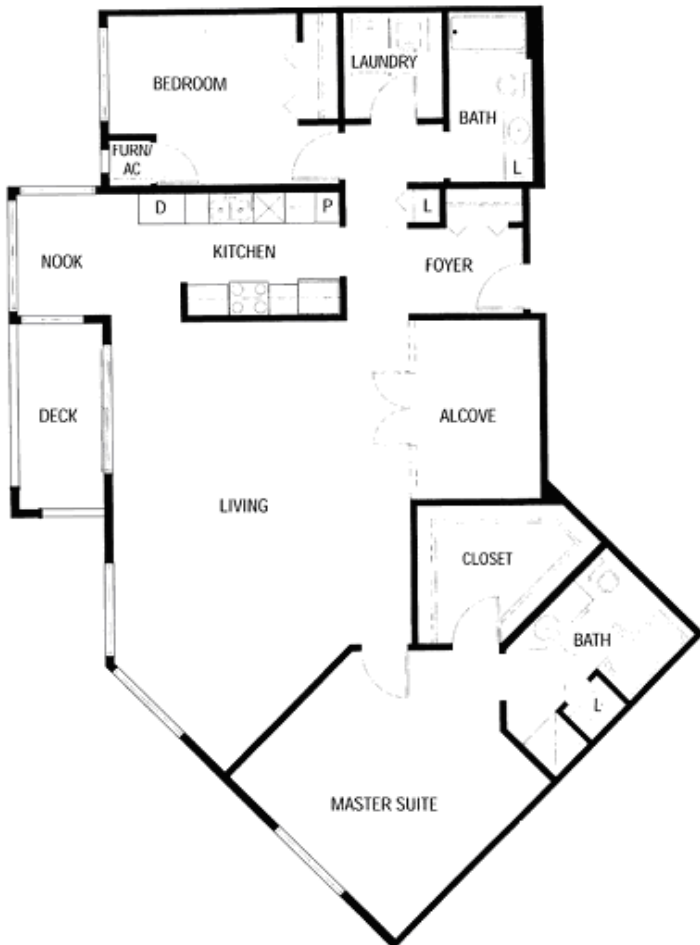

# THEODORE ROOSEVELT

2 bedrooms, 2 baths – 1592 sq. ft.

- Bright, airy home with lots of windows
- Deck overlooking peaceful green space
- Large Master Suite with roomy walk-in closet, large bath
- Spacious living room with formal dining area and versatile alcove

## Every Gramercy Greenhaven Home includes:

- Stately 9 ft. ceilings with cove moldings
- Professionally installed floor coverings
- Efficient galley kitchen with refrigerator, range, microwave oven and dishwasher
- In-unit laundry with washer and dryer
- Six-panel interior doors
- Custom blinds on all windows
- Locked storage unit on the same floor
- Secure underground heated garage with car wash bay
- Stairway and elevator access to all floors